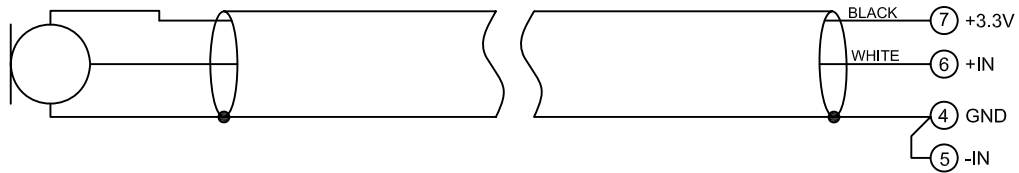

MICROPHONES CONNECTIONS MINIR82

Dynamic microphone and line in

Microphone 48V Phantom

Electret 3 wires SANKEN COS11

Electret 2 wires R=2.2k - DPA 4063

Microphone SANKEN COS22

Dynamic stereo in

Stereo Microphone with 48V Phantom

MIC LINE INPUT CONNECTORS

ONLY ON RIGHT CONNECTORS

RIGHT / ST INPUT

LEFT INPUT