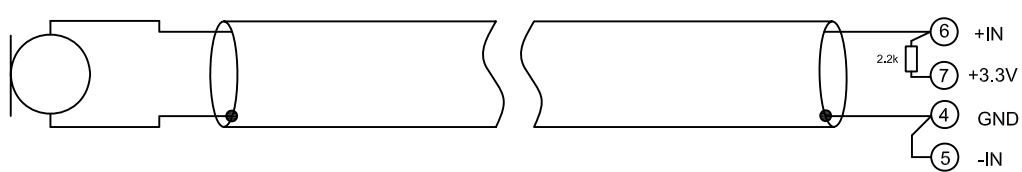

MICROPHONES CONNECTIONS MINIR82

Dynamic microphone and line in

Microphone 48V Phantom

Electret 3 wires SANKEN COS11

Electret 2 wires R=2.2k - DPA 4063

Microphone SANKEN COS22

Dynamic stereo in

Stereo Microphone with 48V Phantom

MIC LINE INPUT CONNECTORS

ONLY ON RIGHT CONNECTORS

RIGHT / ST INPUT

LEFT INPUT