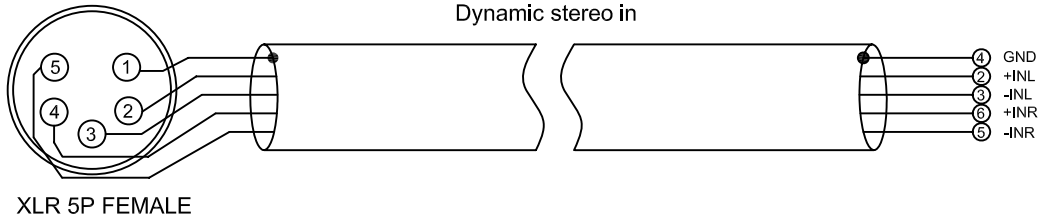

MICROPHONES CONNECTIONS MINIR82

Dynamic microphone and line in

Microphone 48V Phantom

Electret 3 wires SANKEN COS11

Electret 2 wires R=2.2k - DPA 4063

Microphone SANKEN COS22

Dynamic stereo in

Stereo Microphone with 48V Phantom

MIC LINE INPUT CONNECTORS

ONLY ON RIGHT CONNECTORS

RIGHT / ST INPUT

LEFT INPUT