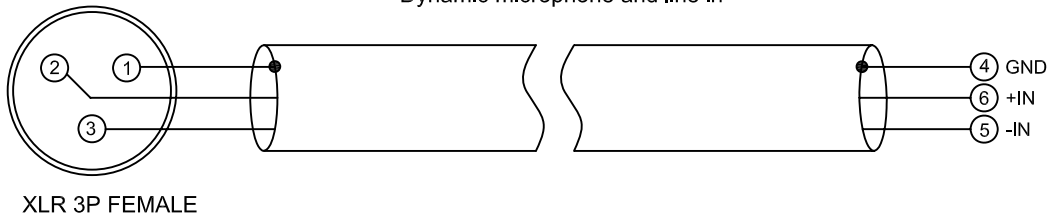

MICROPHONES CONNECTIONS MINIR82

Dynamic microphone and line in

Microphone 48V Phantom

Electret 3 wires SANKEN COS11

Electret 2 wires R=2.2k - DPA 4063

Microphone SANKEN COS22

Dynamic stereo in

Stereo Microphone with 48V Phantom

MIC LINE INPUT CONNECTORS

ONLY ON RIGHT CONNECTORS

RIGHT / ST INPUT

LEFT INPUT