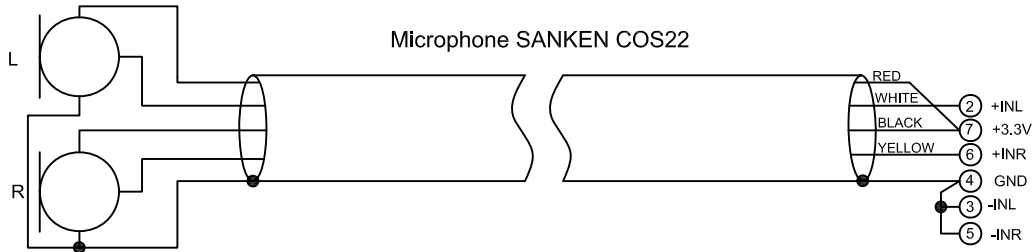

MICROPHONES CONNECTIONS MINIR82

Dynamic microphone and line in

Microphone 48V Phantom

Electret 3 wires SANKEN COS11

Electret 2 wires R=2.2k - DPA 4063

Microphone SANKEN COS22

Dynamic stereo in

Stereo Microphone with 48V Phantom

MIC LINE INPUT CONNECTORS

ONLY ON RIGHT CONNECTORS

RIGHT / ST INPUT

LEFT INPUT