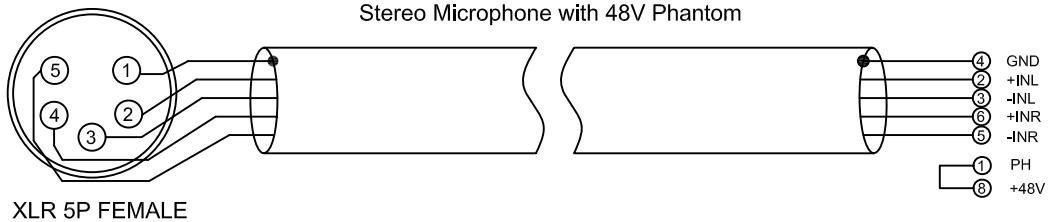

MICROPHONES CONNECTIONS MINIR82

Dynamic microphone and line in

Microphone 48V Phantom

Electret 3 wires SANKEN COS11

Electret 2 wires R=2.2k - DPA 4063

Microphone SANKEN COS22

Dynamic stereo in

Stereo Microphone with 48V Phantom

MIC LINE INPUT CONNECTORS

ONLY ON RIGHT CONNECTORS

RIGHT / ST INPUT

LEFT INPUT