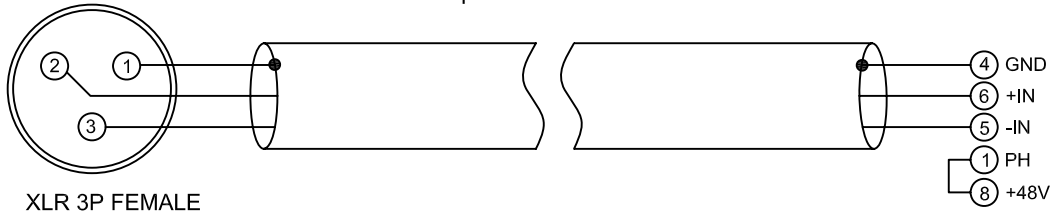

MICROPHONES CONNECTIONS MINIR82

Dynamic microphone and line in

Microphone 48V Phantom

Electret 3 wires SANKEN COS11

Electret 2 wires R=2.2k - DPA 4063

Microphone SANKEN COS22

Dynamic stereo in

Stereo Microphone with 48V Phantom

MIC LINE INPUT CONNECTORS

ONLY ON RIGHT CONNECTORS

RIGHT / ST INPUT

LEFT INPUT